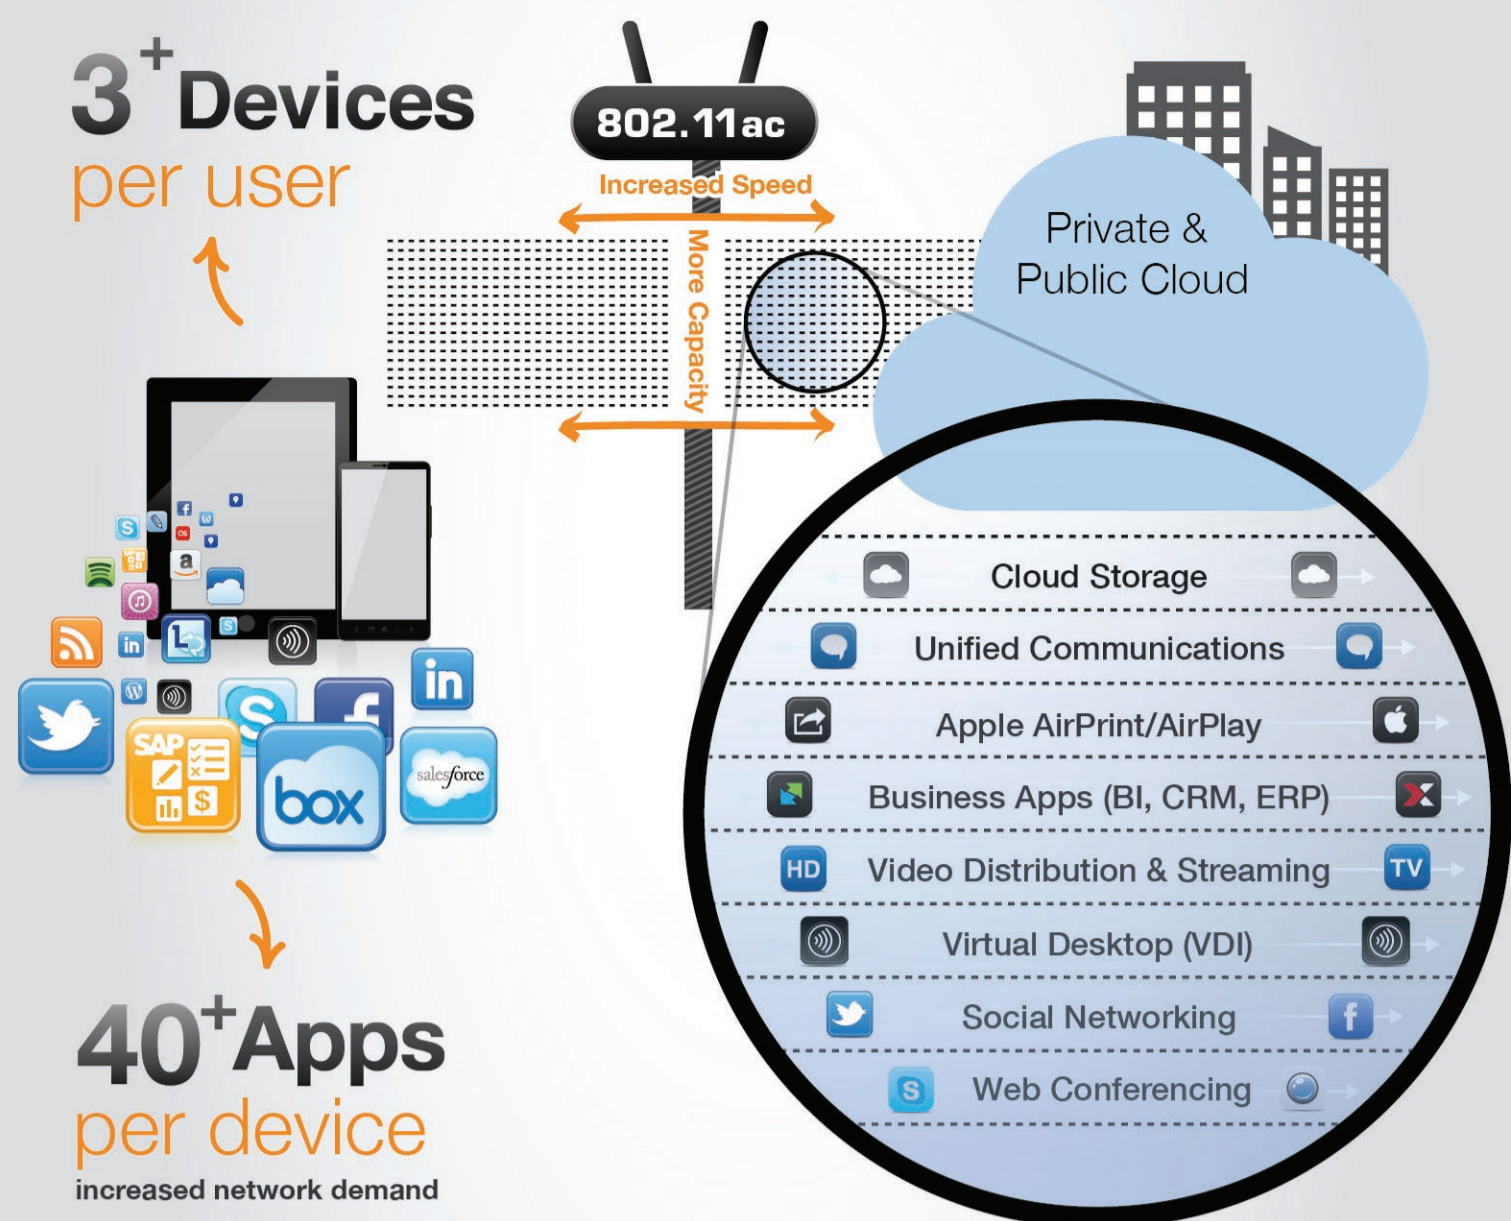

802.11ac: Gigabit Wi-Fi

Coming to a Device Near You!

Faster
1.3 Gbps 5 GHz Wi-Fi

30%
Less battery drain

802.11ac Factoids

400+
Devices already certified

Up to 20%
Greater range with transmit beamforming

Data Rates for Mobile Devices

Device Type	802.11n		802.11ac		
	20 MHz	40 MHz	20 MHz	40 MHz	80 MHz
Smartphone (one stream) Mbps	75	150	87	200	433
Tablet (two stream) Mbps	150	300	173	400	867
Laptop (three stream) Mbps	225	450	289	600	1300

It is assumed that the mobile devices are fairly close to the access point.

802.11ac Migration Best Practices

Learn more at

www.arubanetworks.com/802.11ac

aruba
NETWORKS